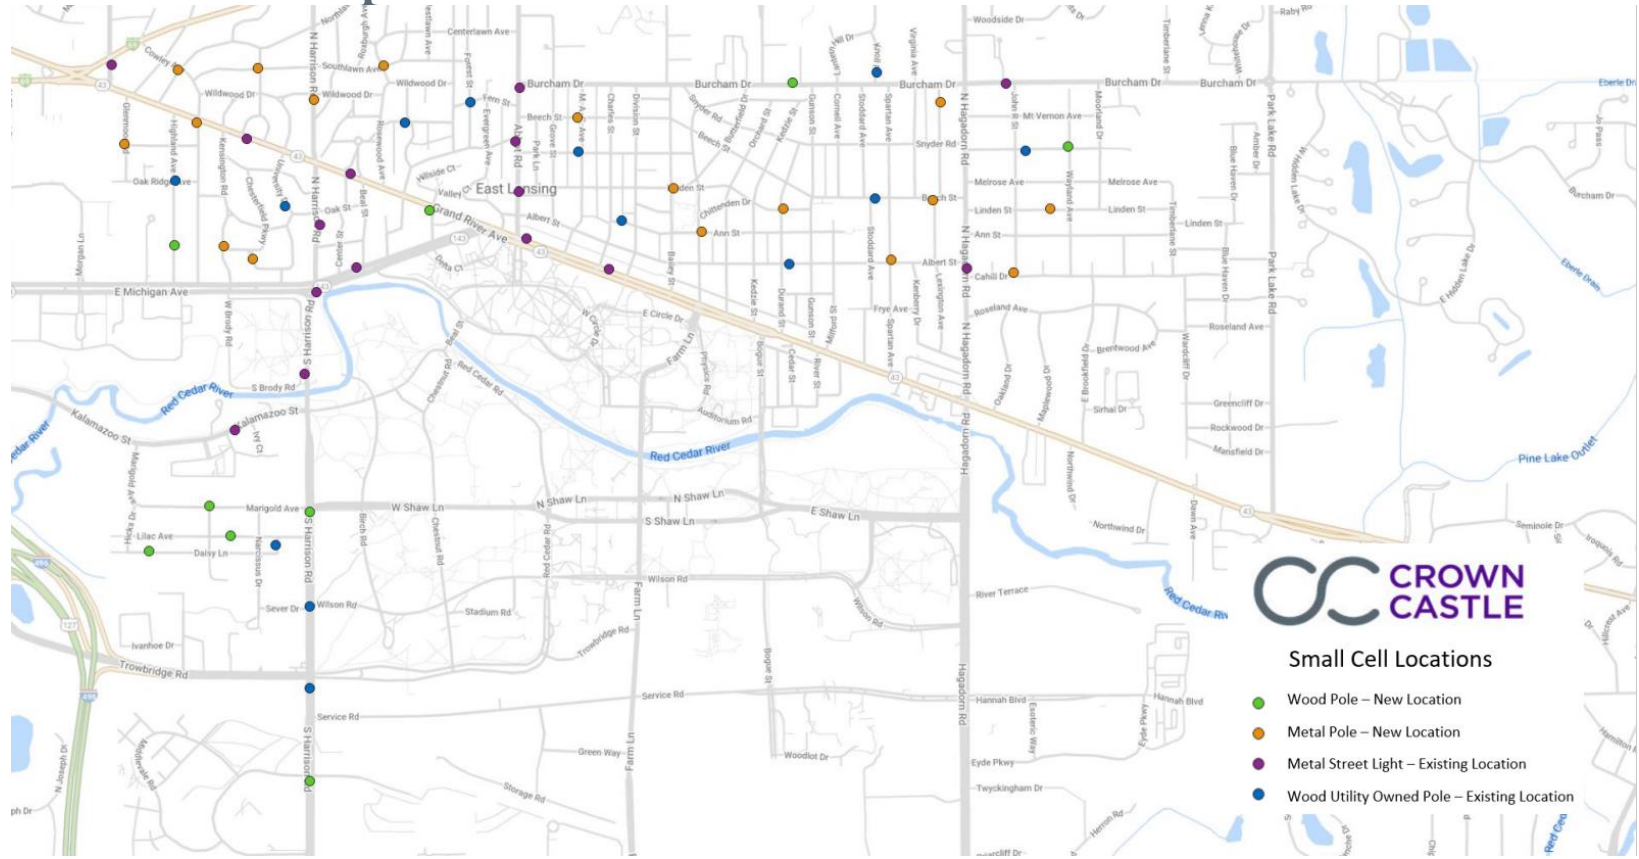

# Location Map

## Small Cell Locations

- Wood Pole – New Location
- Metal Pole – New Location
- Metal Street Light – Existing Location
- Wood Utility Owned Pole – Existing Location