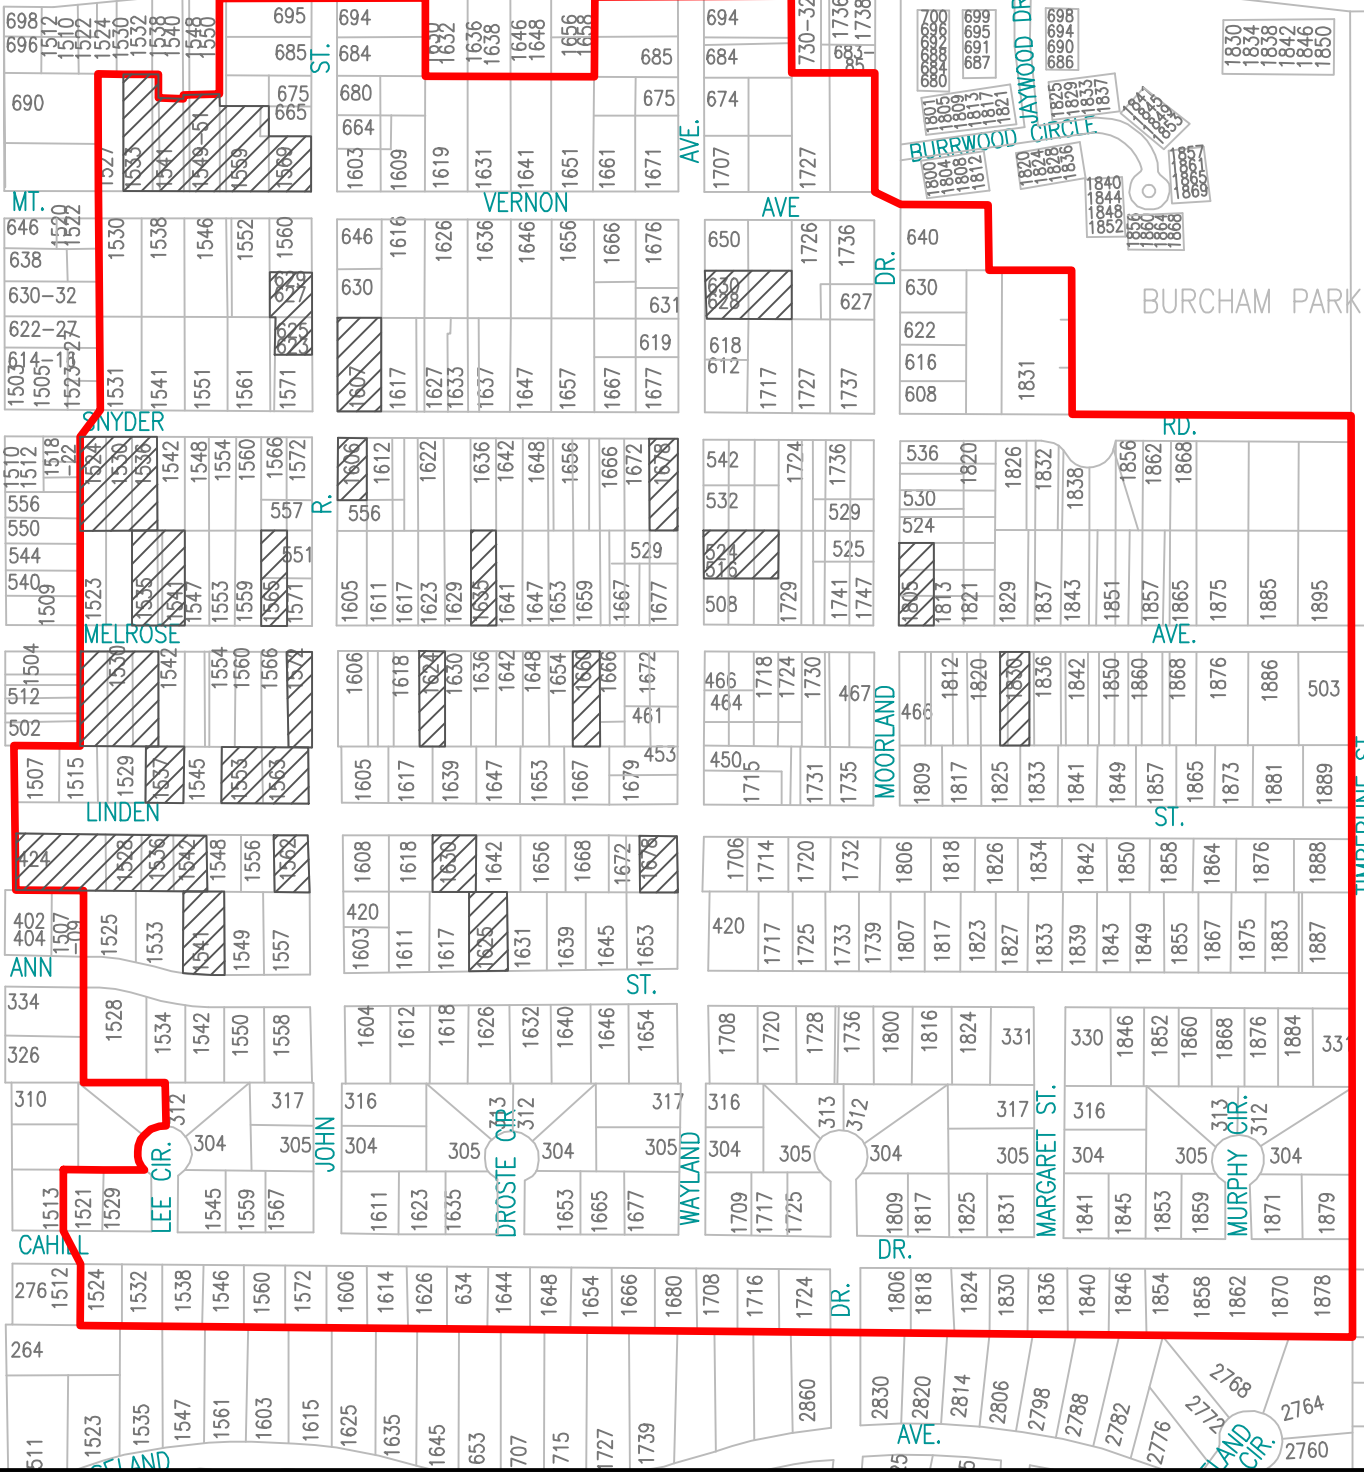

706

1601

BURCHAM DR

Ordinance 1131 R-0-1 Overlay
 Southeast Marble Neighborhood

 Existing
 Licensed Rental

Effective Date
 2/12/06