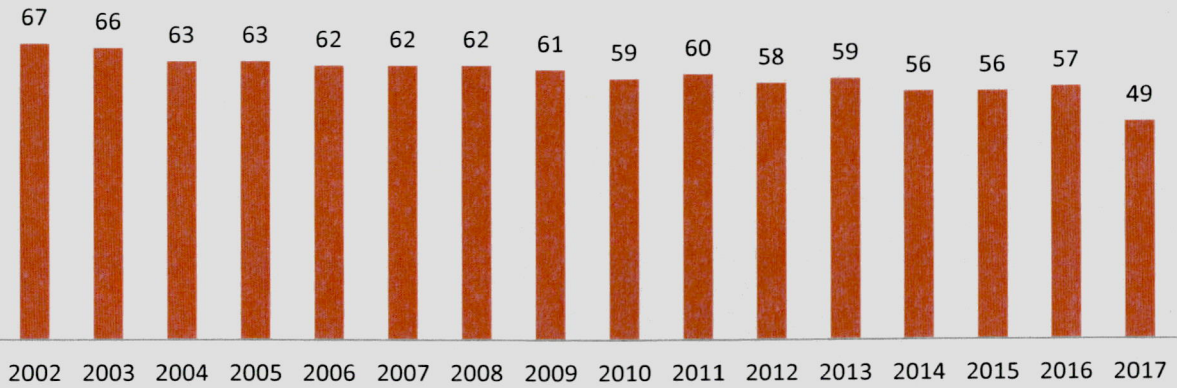

East Lansing Police Department Police Officer Staffing Levels 2002-2017

■ East Lansing Police Officer Staffing

Police Officers per 1000 Comparisons

	FBI Average - Midwest	Lansing Police Department	MSU Police Department	East Lansing Police Department	Meridian Township Police Department
Officers per 1000	1.6	1.7	1.7	1	1