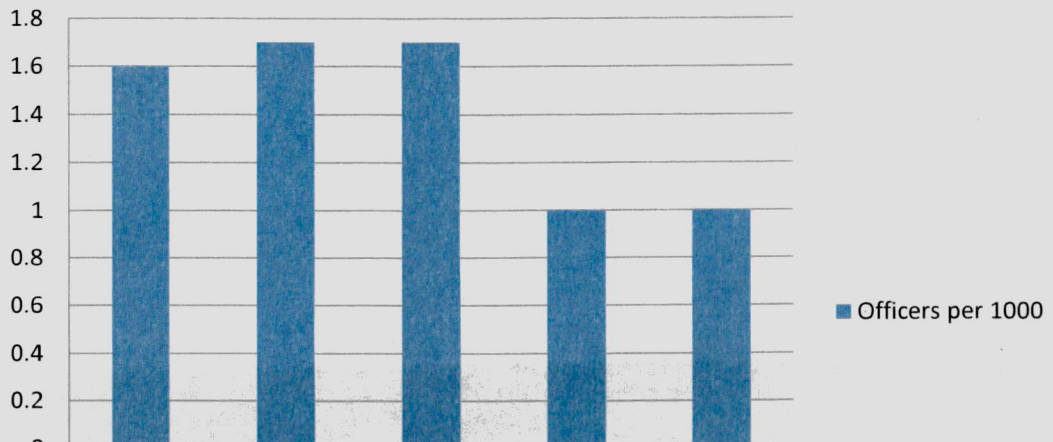

East Lansing Police Department Police Officer Staffing Levels 2002-2017

■ East Lansing Police Officer Staffing

Police Officers per 1000 Comparisons

	FBI Average - Midwest	Lansing Police Department	MSU Police Department	East Lansing Police Department	Meridian Township Police Department
Officers per 1000	1.6	1.7	1.7	1	1