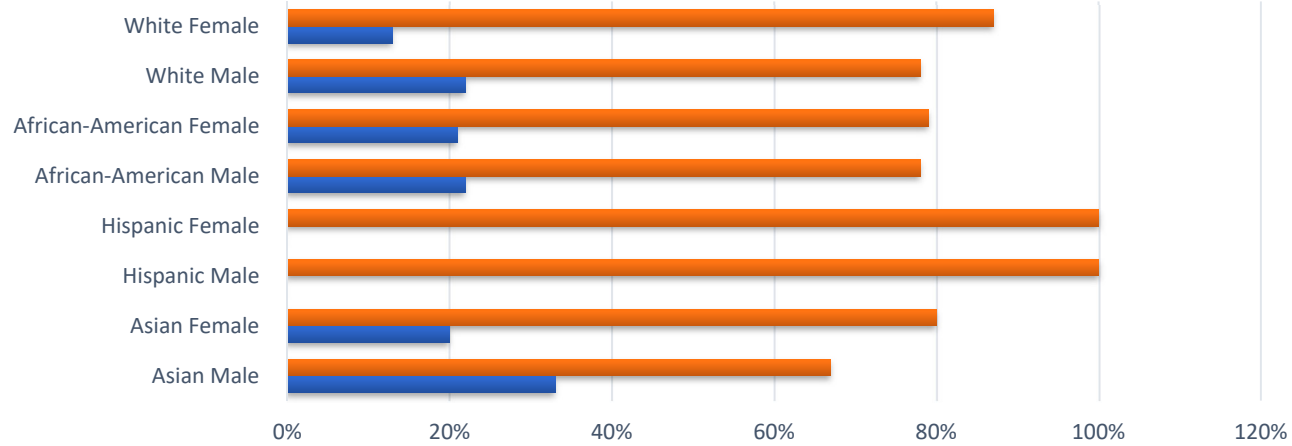

2018 BWC Review Enforcement Action

	Asian Male	Asian Female	Hispanic Male	Hispanic Female	African-American Male	African-American Female	White Male	White Female
■ No Action	67%	80%	100%	100%	78%	79%	78%	87%
■ Enforcement Action	33%	20%	0%	0%	22%	21%	22%	13%